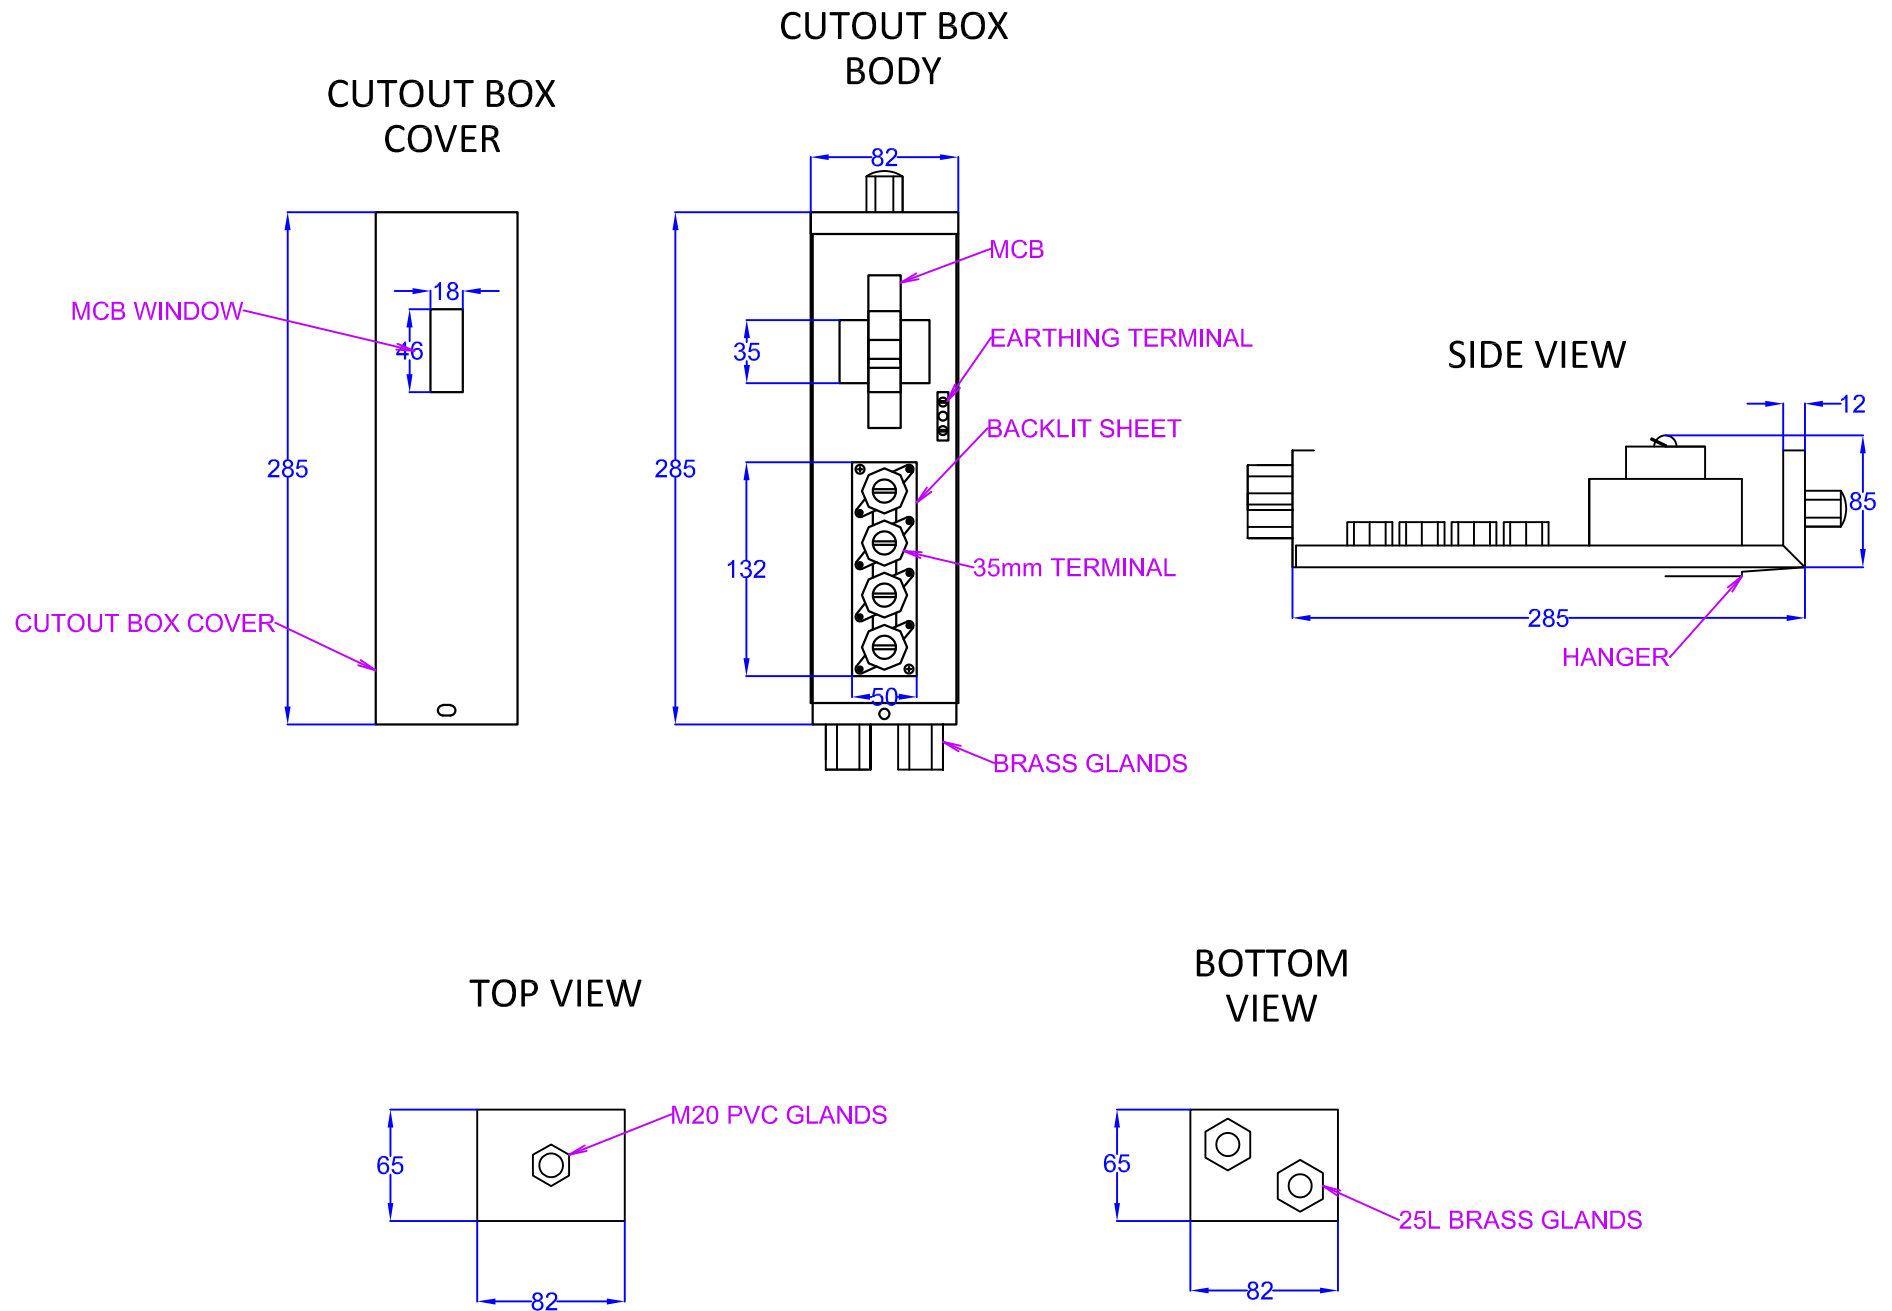

# SINGLE MCB CUTOUT BOX

ALL THE DIMENSIONS ARE IN MILLIMETER